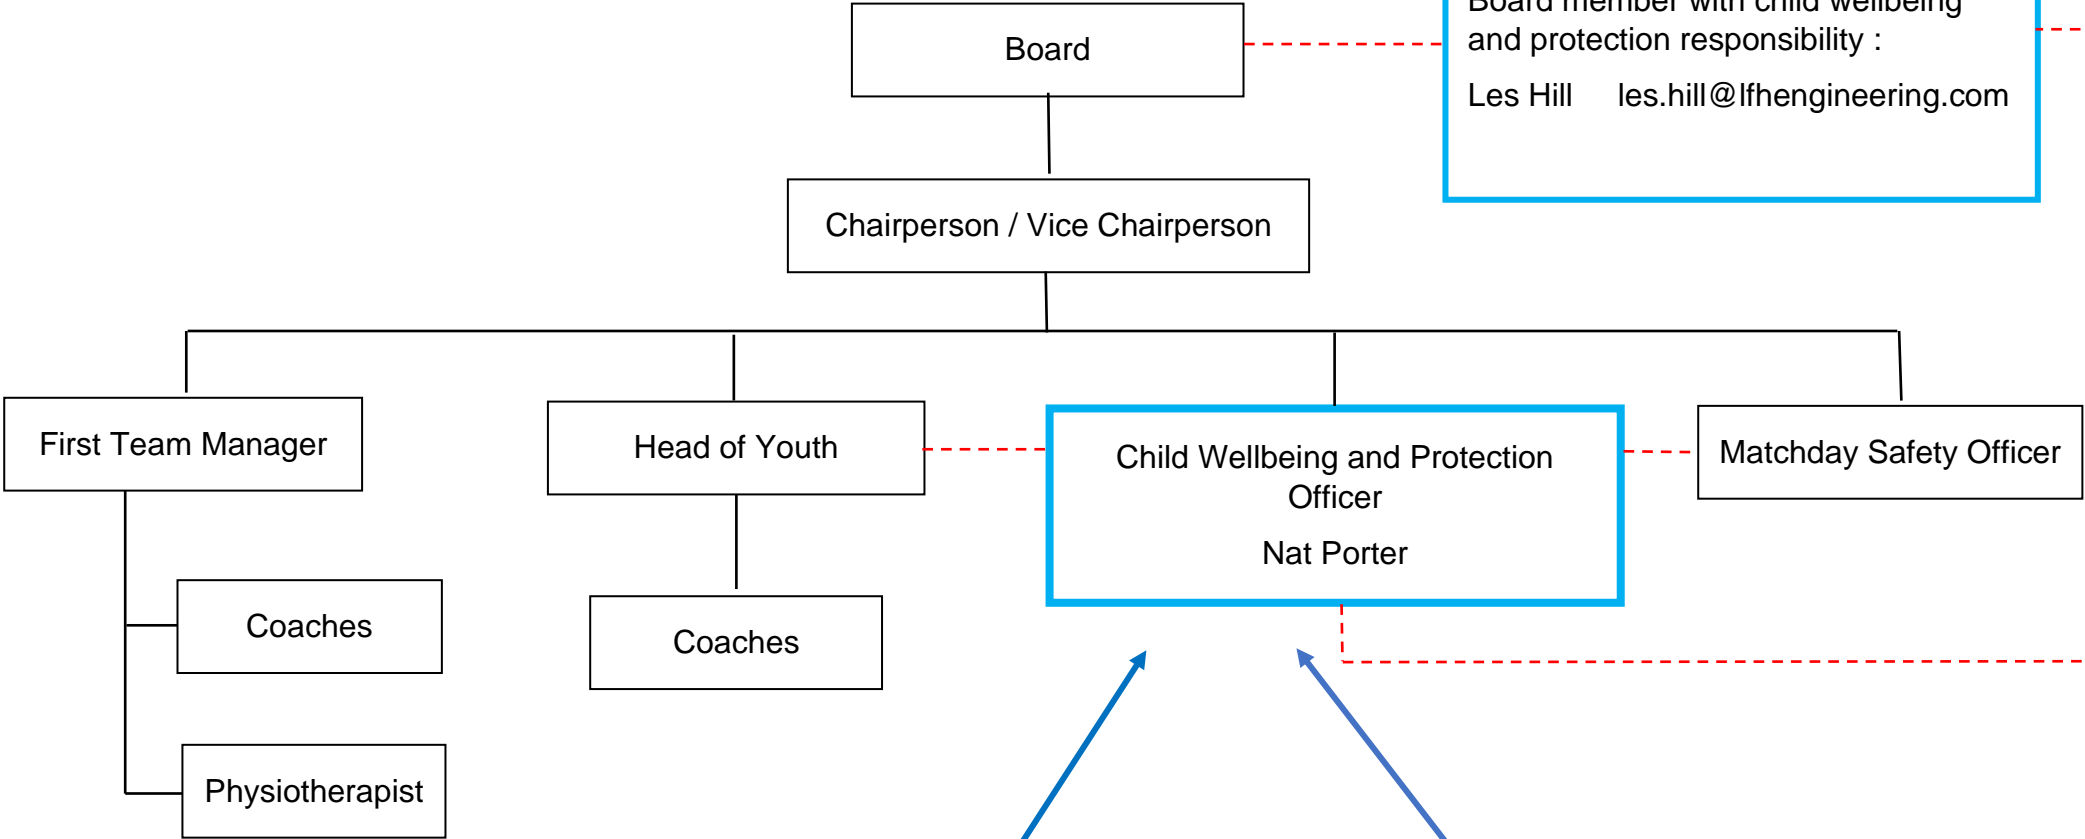

The Club's Child Wellbeing and Protection Officer is :
Nat Porter nat.porter@peterheadfc.co.uk
07809 584702

Board member with child wellbeing
and protection responsibility :
Les Hill les.hill@lfhengineering.com

Young people playing in
the first team

Children and young people involved in
the club as ball kids, mascots and
spectators